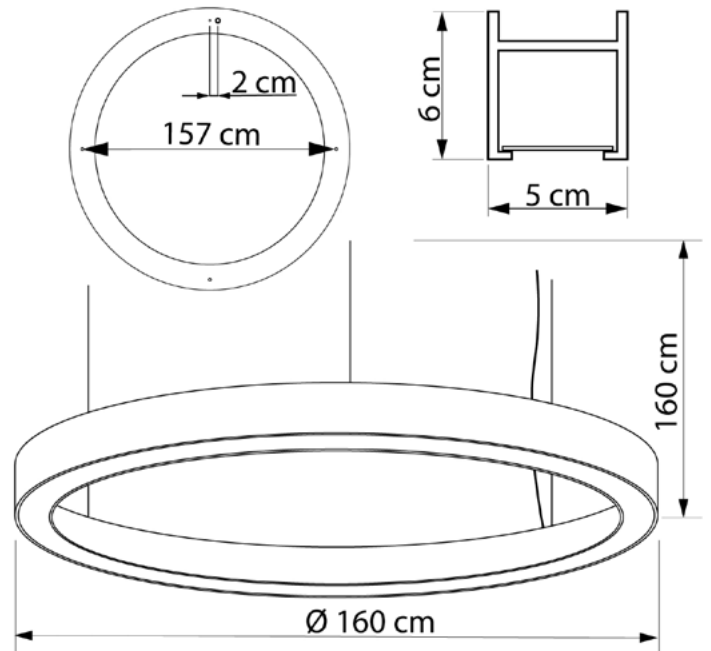

WHEEL

6271160.01.92

Diameter:	160 cm
Height of lampshade:	6 cm
Lampholder / Socket:	LED
Number of light sources:	1
Max. wattage:	23 W (watts)
Color temperature:	4000 K (Kelvin)
Voltage:	220 V (volt)
Material:	metal/plastic
Color:	white
Lamp included:	yes
Protection class:	IP20