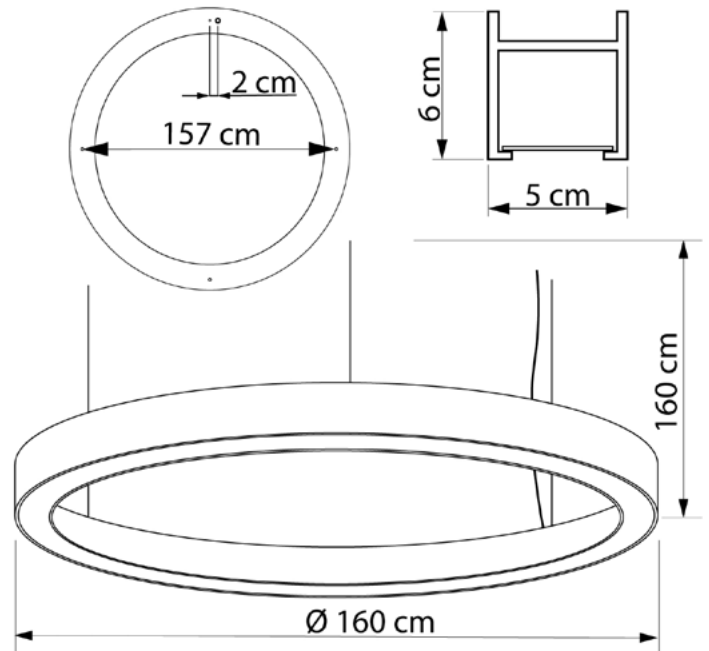

WHEEL

6271160.01.91

Diameter:	160 cm
Height of lampshade:	6 cm
Lampholder / Socket:	LED
Number of light sources:	1
Max. wattage:	23 W (watts)
Color temperature:	3000 K (Kelvin)
Voltage:	220 V (volt)
Material:	metal/plastic
Color:	white
Lamp included:	yes
Protection class:	IP20