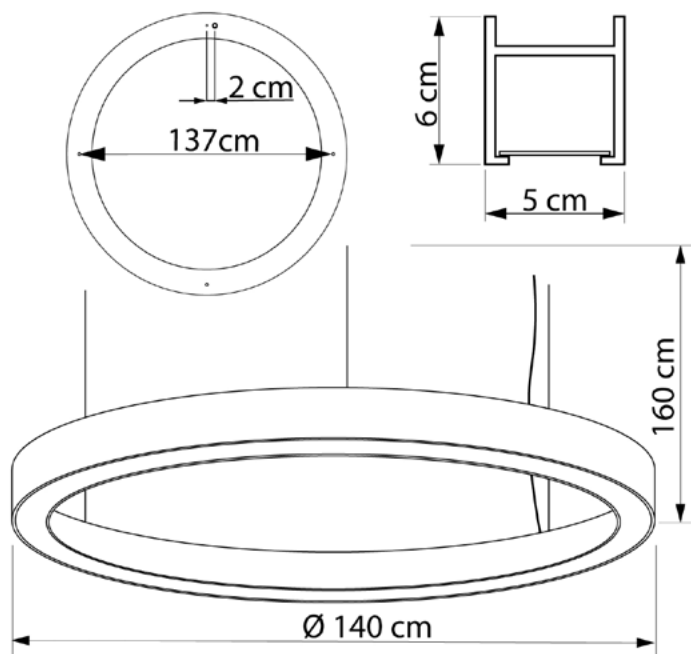

WHEEL

6271140.01.93

Diameter:	140 cm
Height of lampshade:	6 cm
Lampholder / Socket:	LED
Number of light sources:	1
Max. wattage:	23 W (watts)
Color temperature:	6000 K (Kelvin)
Voltage:	220 V (volt)
Material:	metal/plastic
Color:	white
Lamp included:	yes
Protection class:	IP20