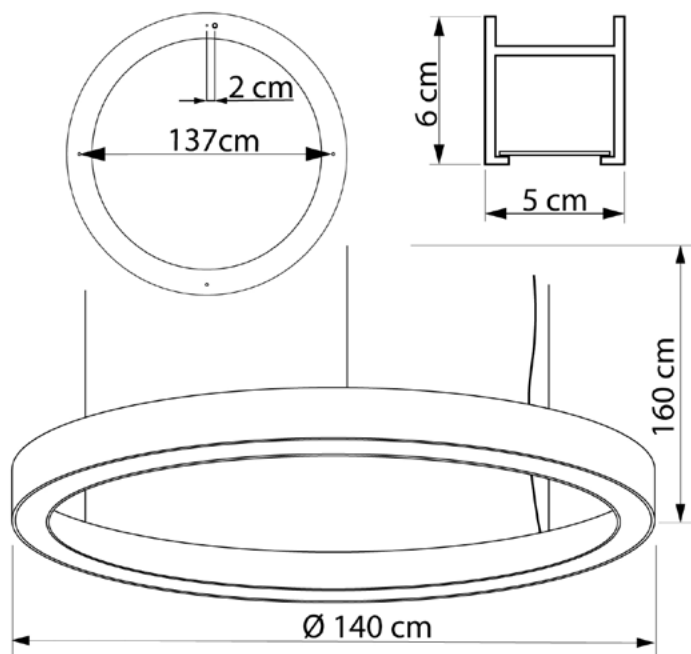

WHEEL

6271140.01.92

Diameter:	140 cm
Height of lampshade:	6 cm
Lampholder / Socket:	LED
Number of light sources:	1
Max. wattage:	23 W (watts)
Color temperature:	4000 K (Kelvin)
Voltage:	220 V (volt)
Material:	metal/plastic
Color:	white
Lamp included:	yes
Protection class:	IP20