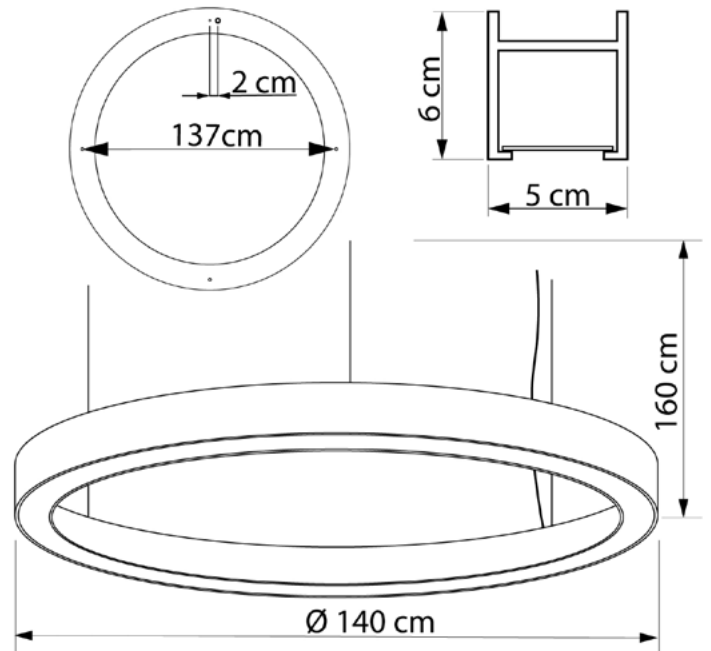

WHEEL

6271140.01.91

| | |
|--------------------------|-----------------|
| Diameter: | 140 cm |
| Height of lampshade: | 6 cm |
| Lampholder / Socket: | LED |
| Number of light sources: | 1 |
| Max. wattage: | 23 W (watts) |
| Color temperature: | 3000 K (Kelvin) |
| Voltage: | 220 V (volt) |
| Material: | metal/plastic |
| Color: | white |
| Lamp included: | yes |
| Protection class: | IP20 |