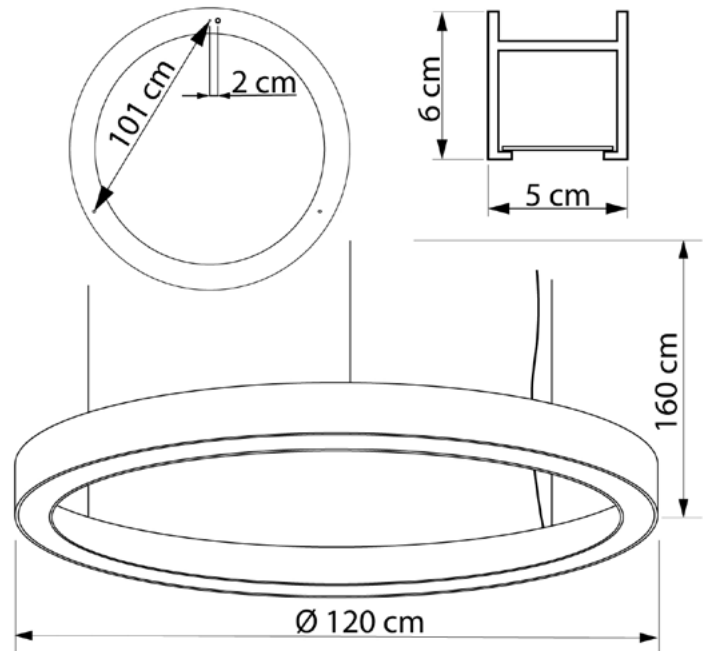

WHEEL

6271120.01.93

| | |
|--------------------------|-----------------|
| Diameter: | 120 cm |
| Height of lampshade: | 6 cm |
| Lampholder / Socket: | LED |
| Number of light sources: | 1 |
| Max. wattage: | 23 W (watts) |
| Color temperature: | 6000 K (Kelvin) |
| Voltage: | 220 V (volt) |
| Material: | metal/plastic |
| Color: | white |
| Lamp included: | yes |
| Protection class: | IP20 |