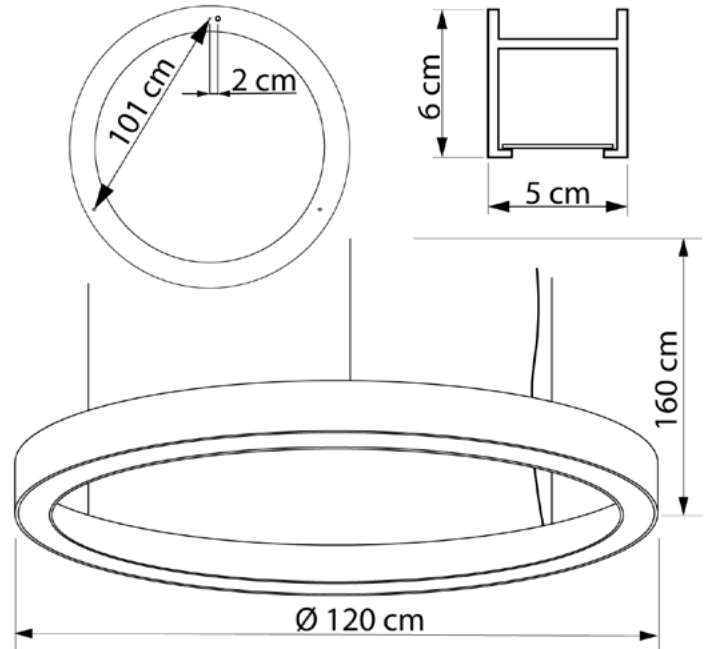

WHEEL

627120.01.92

Diameter:	120 cm
Height of lampshade:	6 cm
Lampholder / Socket:	LED
Number of light sources:	1
Max. wattage:	23 W (watts)
Color temperature:	4000 K (Kelvin)
Voltage:	220 V (volt)
Material:	metal/plastic
Color:	white
Lamp included:	yes
Protection class:	IP20