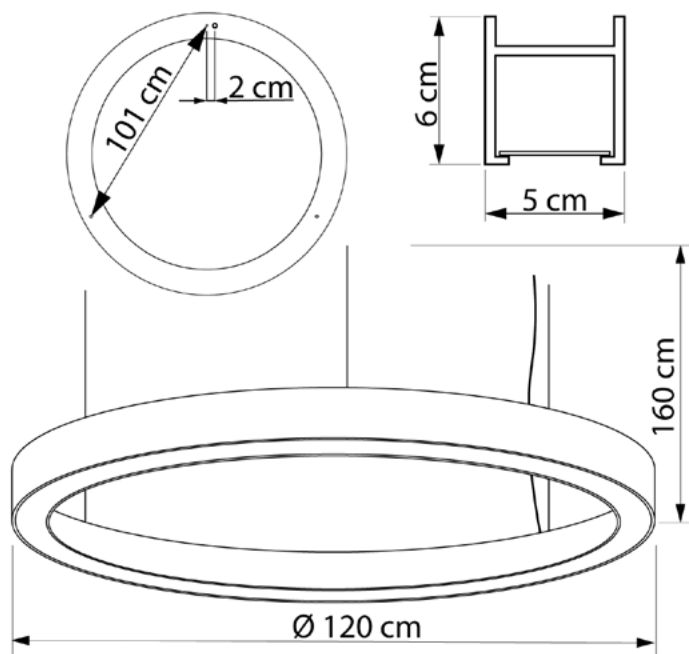

WHEEL

6271|20.01.91

Diameter:	120 cm
Height of lampshade:	6 cm
Lampholder / Socket:	LED
Number of light sources:	1
Max. wattage:	23 W (watts)
Color temperature:	3000 K (Kelvin)
Voltage:	220 V (volt)
Material:	metal/plastic
Color:	white
Lamp included:	yes
Protection class:	IP20