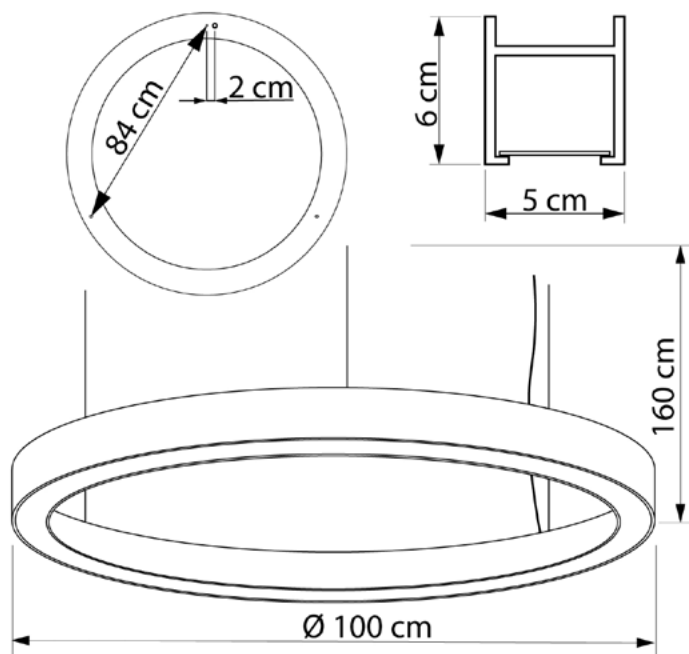

WHEEL

6271100.01.93

Diameter:	100 cm
Height of lampshade:	6 cm
Lampholder / Socket:	LED
Number of light sources:	1
Max. wattage:	23 W (watts)
Color temperature:	6000 K (Kelvin)
Voltage:	220 V (volt)
Material:	metal/plastic
Color:	white
Lamp included:	yes
Protection class:	IP20