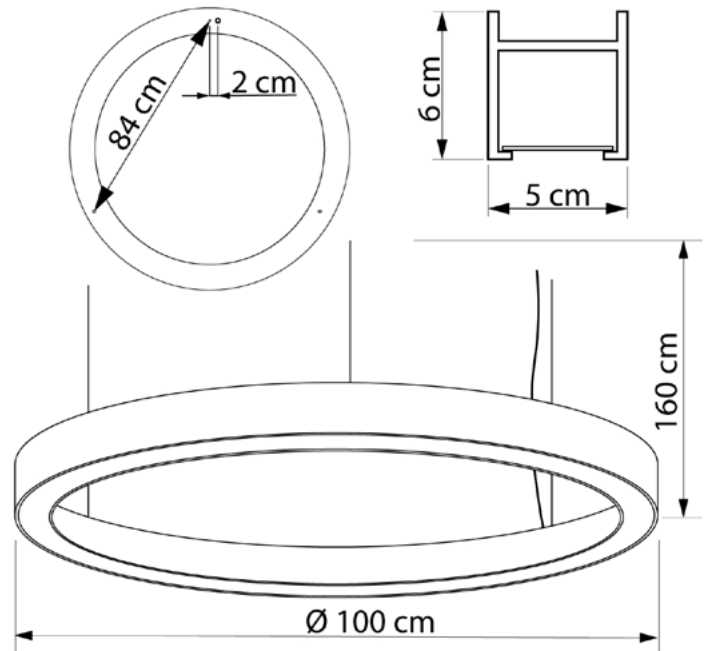

WHEEL

6271100.01.92

Diameter:	100 cm
Height of lampshade:	6 cm
Lampholder / Socket:	LED
Number of light sources:	1
Max. wattage:	23 W (watts)
Color temperature:	4000 K (Kelvin)
Voltage:	220 V (volt)
Material:	metal/plastic
Color:	white
Lamp included:	yes
Protection class:	IP20