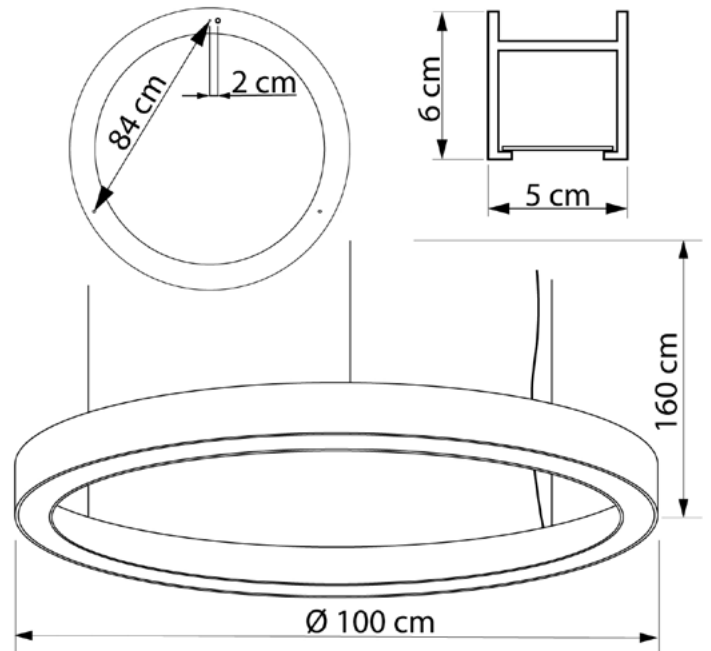

WHEEL

6271100.01.91

Diameter:	100 cm
Height of lampshade:	6 cm
Lampholder / Socket:	LED
Number of light sources:	1
Max. wattage:	23 W (watts)
Color temperature:	3000 K (Kelvin)
Voltage:	220 V (volt)
Material:	metal/plastic
Color:	white
Lamp included:	yes
Protection class:	IP20