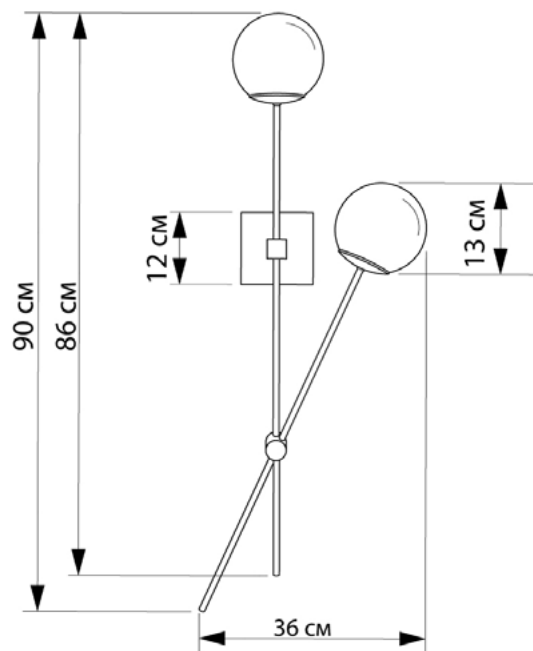

Wall lamp

Imperium Light

CONTY

608290.05.69

Height:	90 cm
Length:	36 cm
Diameter of lampshade:	13 cm
Lampholder / Socket:	E14
Number of light sources:	2
Max. wattage:	40 W
Voltage:	230 V
Material:	metal/ glass
Color:	black/black smoke
Lamp included:	no
Protection class:	IP20