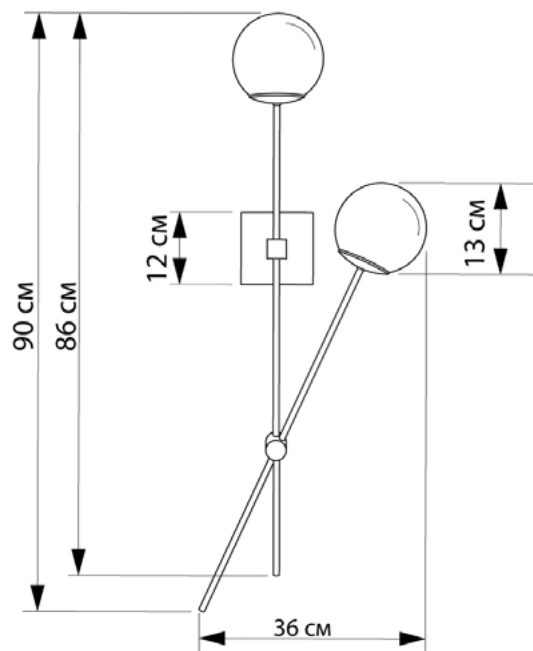

Wall lamp

Imperium Light

CONTY

608290.05.23

Height:	90 cm
Length:	36 cm
Diameter of lampshade:	13 cm
Lampholder / Socket:	E14
Number of light sources:	2
Max. wattage:	40 W
Voltage:	230 V
Material:	metal/ glass
Color:	black/brown
Lamp included:	no
Protection class:	IP20