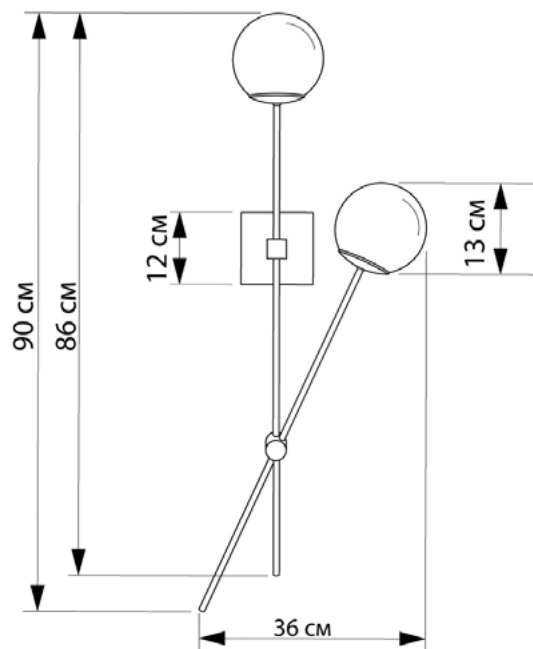

## Wall lamp

Imperium Light

CONTY

608290.05.01

Height:	90 cm
Length:	36 cm
Diameter of lampshade:	13 cm
Lampholder / Socket:	E14
Number of light sources:	2
Max. wattage:	40 W
Voltage:	230 V
Material:	metal/ glass
Color:	black/white
Lamp included:	no
Protection class:	IP20