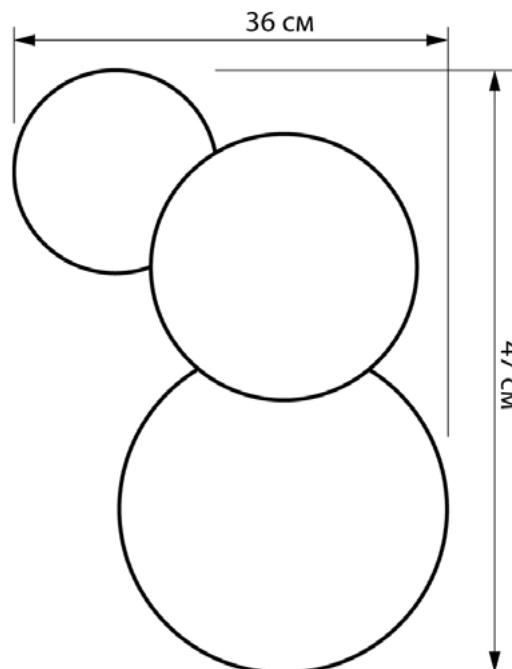

ROMEO

60647.01.93

Height:	47 cm
Width: 20 cm	36 cm
Spacing from wall::	4 cm
Lampholder / Socket:	LED
Number of light sources:	1
Color temperature:	6000 K
Max. wattage:	8.5 Watt
Voltage:	230 V
Material:	metal
Color:	Black
Lamp included:	Yes
Protection class:	IP20