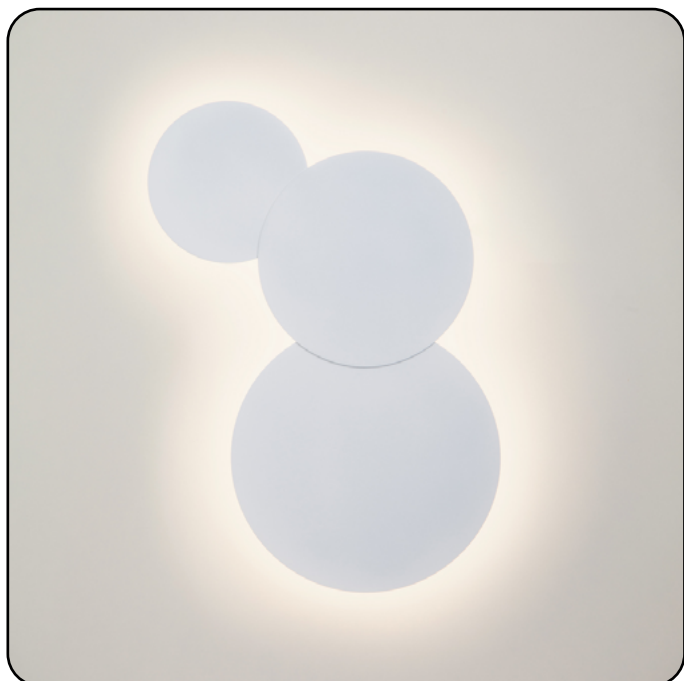

ROMEO

60647.01.92

Height:	47 cm
Width:	20 cm
Spacing from wall::	4 cm
Lampholder / Socket:	LED
Number of light sources:	1
Color temperature:	4000 K
Max. wattage:	8.5 Watt
Voltage:	230 V
Material:	metal
Color:	Black
Lamp included:	Yes
Protection class:	IP20