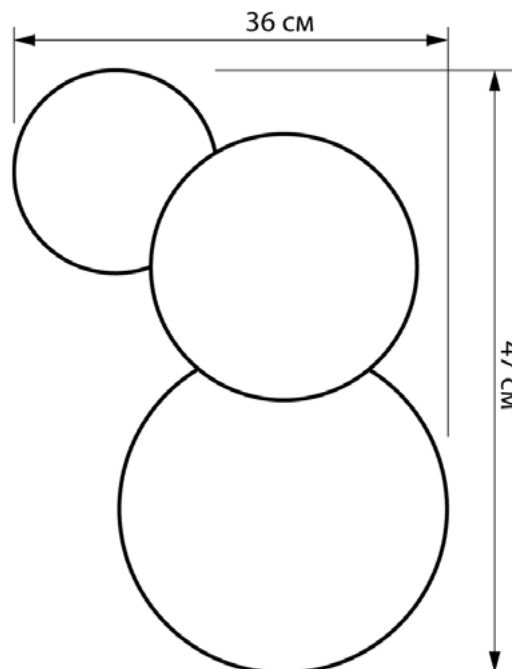

ROMEO

60647.01.92

Height:	47 cm
Width:	20 cm
Spacing from wall::	4 cm
Lampholder / Socket:	LED
Number of light sources:	1
Color temperature:	4000 K
Max. wattage:	8.5 Watt
Voltage:	230 V
Material:	metal
Color:	Black
Lamp included:	Yes
Protection class:	IP20