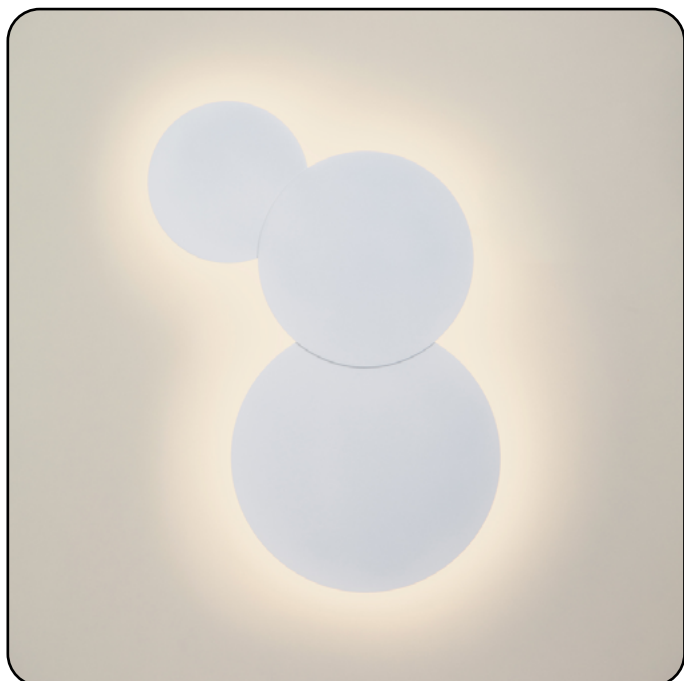

ROMEO

606147.01.91

Height:	47 cm
Width: 20 cm	36 cm
Spacing from wall::	4 cm
Lampholder / Socket:	LED
Number of light sources:	1
Color temperature:	3000 K
Max. wattage:	8.5 Watt
Voltage:	230 V
Material:	metal
Color:	Black
Lamp included:	Yes
Protection class:	IP20