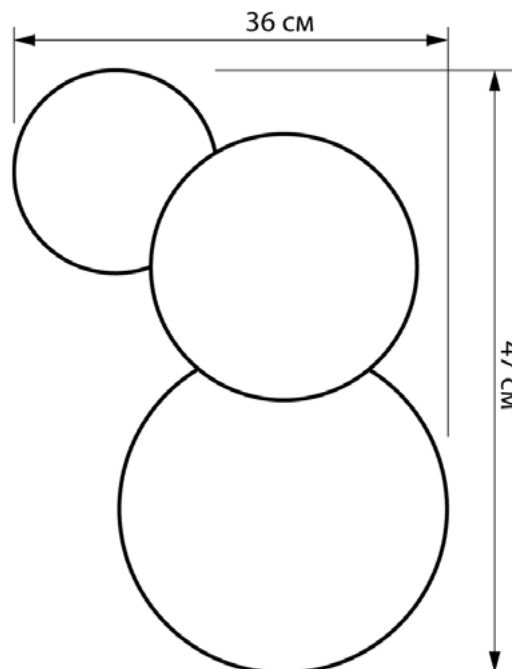

ROMEO

606147.01.91

Height:	47 cm
Width: 20 cm	36 cm
Spacing from wall::	4 cm
Lampholder / Socket:	LED
Number of light sources:	1
Color temperature:	3000 K
Max. wattage:	8.5 Watt
Voltage:	230 V
Material:	metal
Color:	Black
Lamp included:	Yes
Protection class:	IP20