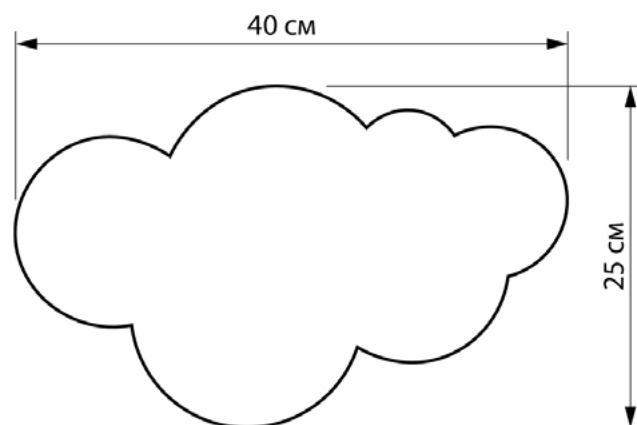

CLOUDLET

605140.01.93

Height:	25 cm
Width:	40 cm
Spacing from wall::	4 cm
Lampholder / Socket:	LED
Number of light sources:	1
Color temperature:	6000 K
Max. wattage:	8 Watt
Voltage:	230 V
Material:	metal
Color:	White
Lamp included:	Yes
Protection class:	IP20