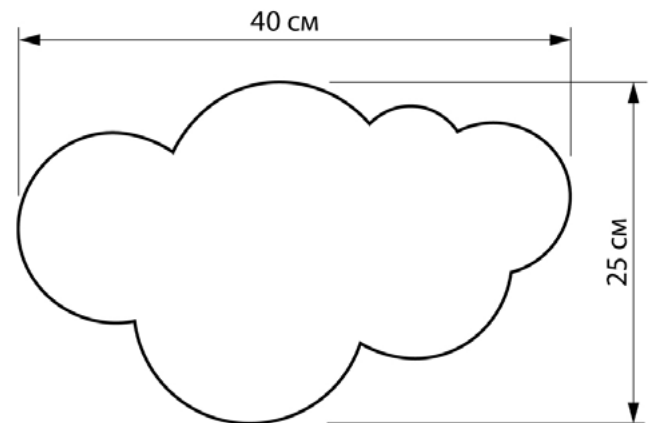

CLOUDLET

605140.01.92

Height:	25 cm
Width:	40 cm
Spacing from wall::	4 cm
Lampholder / Socket:	LED
Number of light sources:	1
Color temperature:	4000 K
Max. wattage:	8 Watt
Voltage:	230 V
Material:	metal
Color:	White
Lamp included:	Yes
Protection class:	IP20