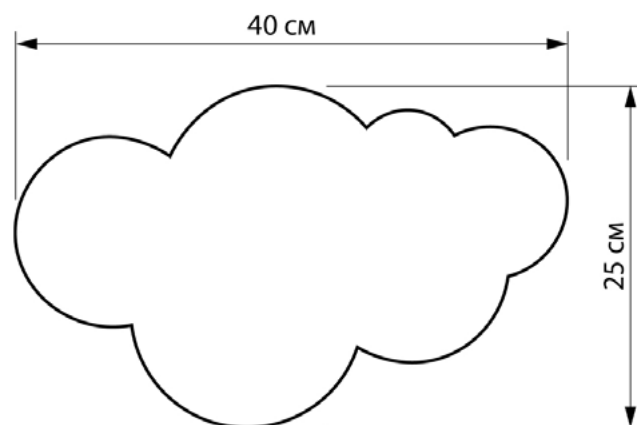

CLOUDLET

605140.01.91

Height:	25 cm
Width:	40 cm
Spacing from wall::	4 cm
Lampholder / Socket:	LED
Number of light sources:	1
Color temperature:	3000 K
Max. wattage:	8 Watt
Voltage:	230 V
Material:	metal
Color:	White
Lamp included:	Yes
Protection class:	IP20