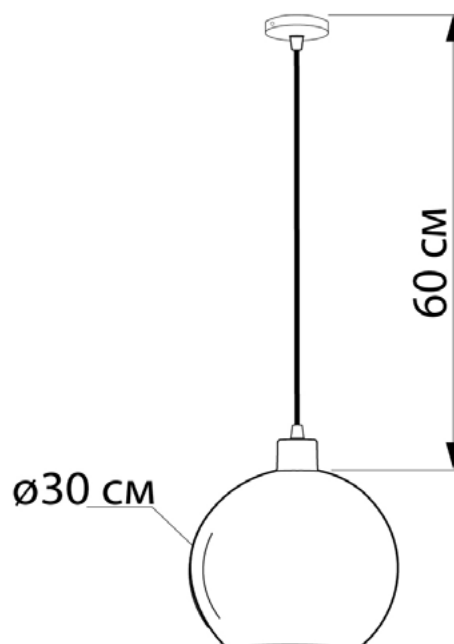

## Suspension lamps

Imperium Light

FIREFLY open

604130.22.69

Height:	60 cm
Diameter of lampshade:	30 cm
Lampholder / Socket:	E27
Number of light sources:	1
Max. wattage:	60W (watts)
Voltage:	220 V (volt)
Material:	metal/glass
Color:	silver/black smoke
Lamp included:	no
Protection class:	IP20