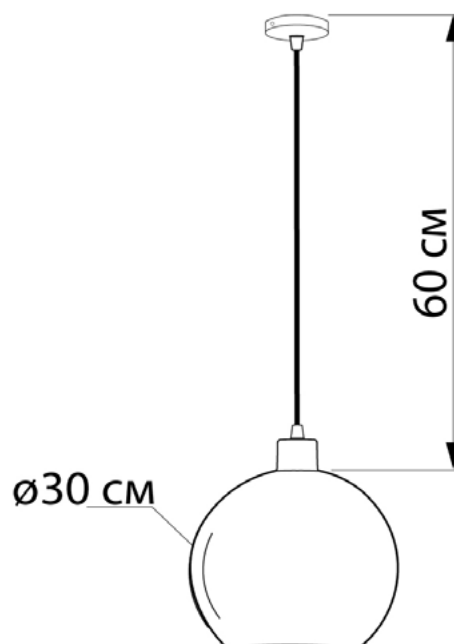

FIREFLY open

604130.12.69

Height:	60 cm
Diameter of lampshade:	30 cm
Lampholder / Socket:	E27
Number of light sources:	1
Max. wattage:	60W (watts)
Voltage:	220 V (volt)
Material:	metal/glass
Color:	gold/black smoke
Lamp included:	no
Protection class:	IP20