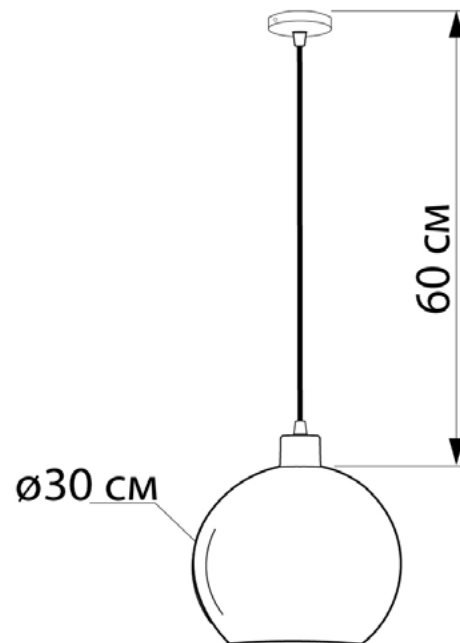

FIREFLY open

604130.05.69

| | |
|--------------------------|-------------------|
| Height: | 60 cm |
| Diameter of lampshade: | 30 cm |
| Lampholder / Socket: | E27 |
| Number of light sources: | 1 |
| Max. wattage: | 60W (watts) |
| Voltage: | 220 V (volt) |
| Material: | metal/glass |
| Color: | black/black smoke |
| Lamp included: | no |
| Protection class: | IP20 |