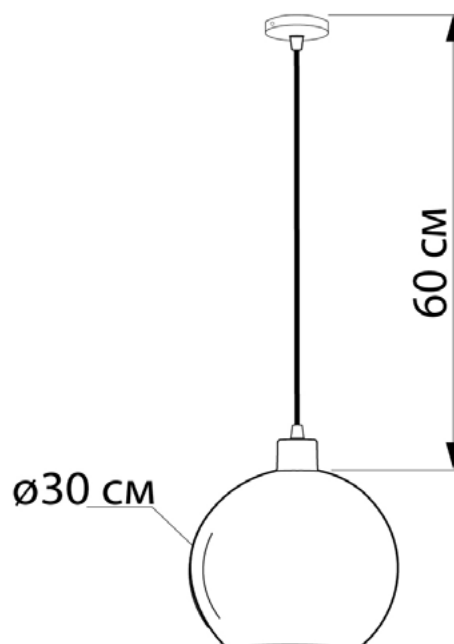

## Suspension lamps

Imperium Light

FIREFLY open

604130.01.69

|                          |                   |
|--------------------------|-------------------|
| Height:                  | 60 cm             |
| Diameter of lampshade:   | 30 cm             |
| Lampholder / Socket:     | E27               |
| Number of light sources: | 1                 |
| Max. wattage:            | 60W (watts)       |
| Voltage:                 | 220 V (volt)      |
| Material:                | metal/glass       |
| Color:                   | white/black smoke |
| Lamp included:           | no                |
| Protection class:        | IP20              |