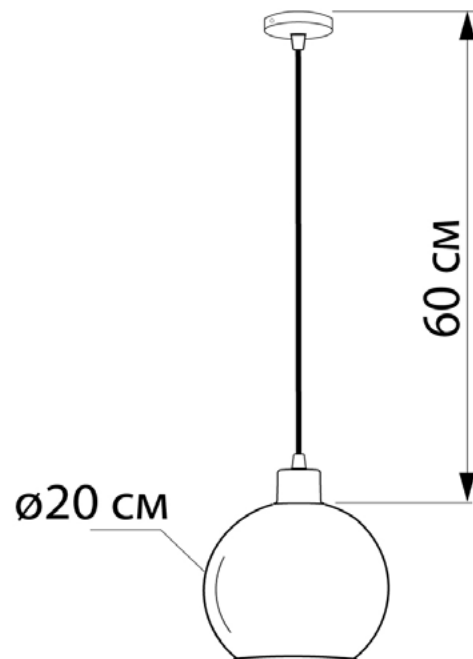

Suspension lamps

Imperium Light

FIREFLY open

604120.22.69

Height:	60 cm
Diameter of lampshade:	20 cm
Lampholder / Socket:	E27
Number of light sources:	1
Max. wattage:	60W (watts)
Voltage:	220 V (volt)
Material:	metal/glass
Color:	silver/black smoke
Lamp included:	no
Protection class:	IP20