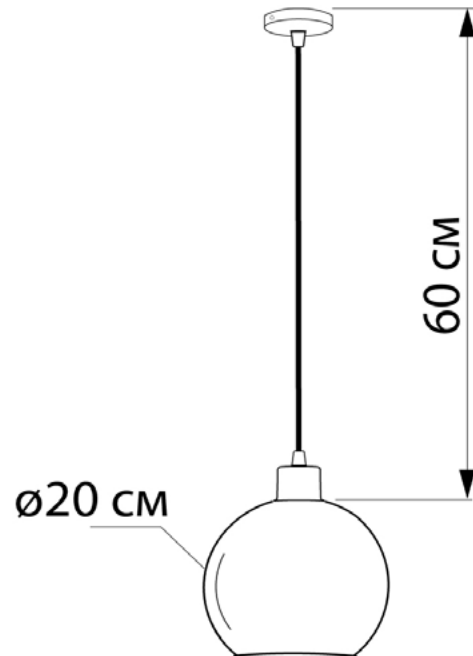

Suspension lamps

Imperium Light

FIREFLY open

604120.12.69

Height:	60 cm
Diameter of lampshade:	20 cm
Lampholder / Socket:	E27
Number of light sources:	1
Max. wattage:	60W (watts)
Voltage:	220 V (volt)
Material:	metal/glass
Color:	gold/black smoke
Lamp included:	no
Protection class:	IP20