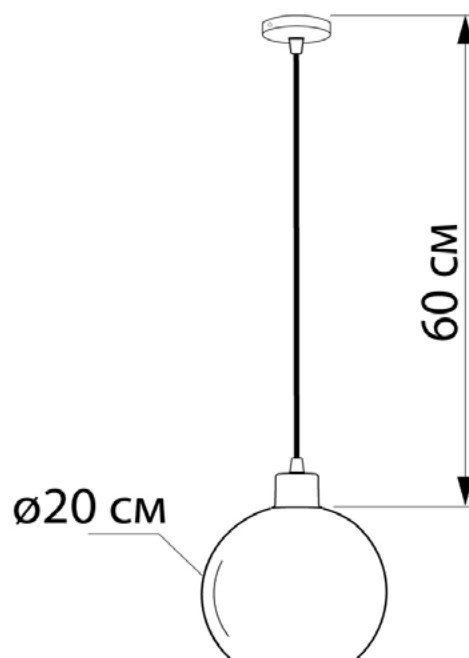

## Suspension lamps

Imperium Light

FIREFLY open

604120.05.69

Height:	60 cm
Diameter of lampshade:	20 cm
Lampholder / Socket:	E27
Number of light sources:	1
Max. wattage:	60W (watts)
Voltage:	220 V (volt)
Material:	metal/glass
Color:	black/black smoke
Lamp included:	no
Protection class:	IP20