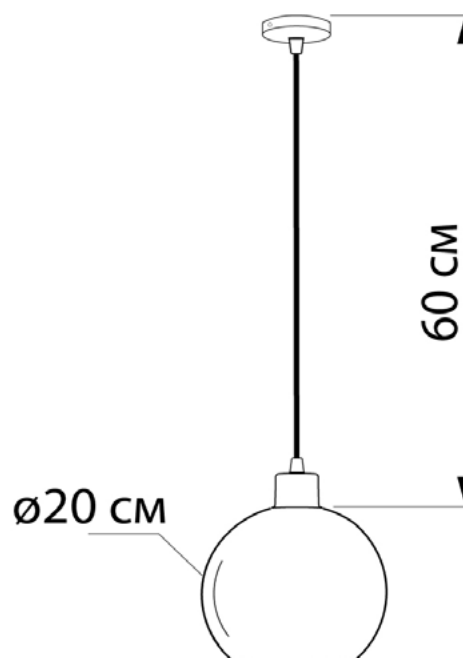

Suspension lamps

Imperium Light

FIREFLY open

60420.01.69

Height:	60 cm
Diameter of lampshade:	20 cm
Lampholder / Socket:	E27
Number of light sources:	1
Max. wattage:	60W (watts)
Voltage:	220 V (volt)
Material:	metal/glass
Color:	white/black smoke
Lamp included:	no
Protection class:	IP20