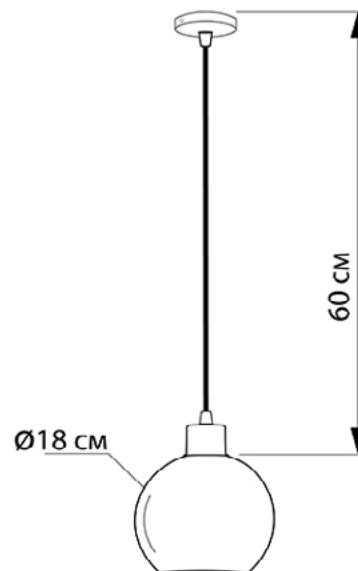

FIREFLY open

60418.22.69

Height:	60 cm
Diameter of lampshade:	18 cm
Lampholder / Socket:	E27
Number of light sources:	1
Max. wattage:	60W (watts)
Voltage:	220 V (volt)
Material:	metal/glass
Color:	silver/black smoke
Lamp included:	no
Protection class:	IP20