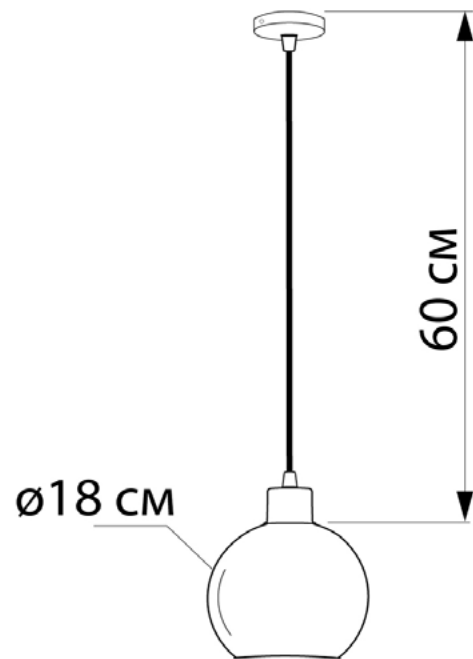

Suspension lamps

Imperium Light

FIREFLY open

604118.12.69

Height:	60 cm
Diameter of lampshade:	18 cm
Lampholder / Socket:	E27
Number of light sources:	1
Max. wattage:	60W (watts)
Voltage:	220 V (volt)
Material:	metal/glass
Color:	gold/black smoke
Lamp included:	no
Protection class:	IP20