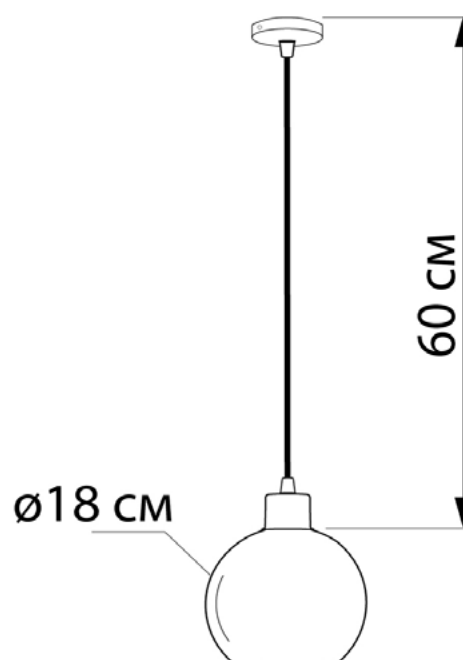

FIREFLY open

604118.05.69

Height:	60 cm
Diameter of lampshade:	18 cm
Lampholder / Socket:	E27
Number of light sources:	1
Max. wattage:	60W (watts)
Voltage:	220 V (volt)
Material:	metal/glass
Color:	black/black smoke
Lamp included:	no
Protection class:	IP20