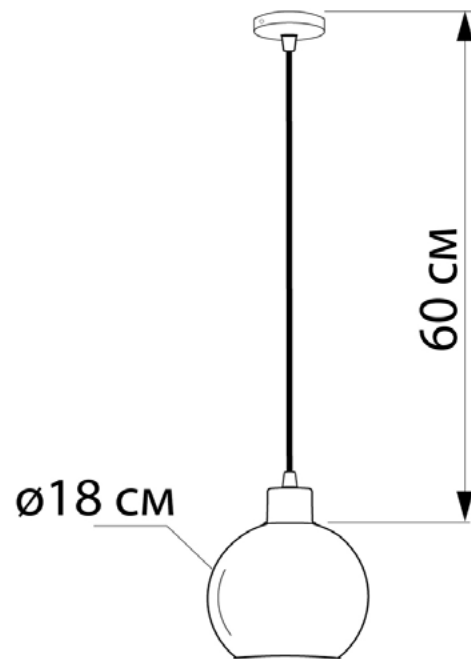

## Suspension lamps

Imperium Light

FIREFLY open

604118.01.69

|                          |                   |
|--------------------------|-------------------|
| Height:                  | 60 cm             |
| Diameter of lampshade:   | 18 cm             |
| Lampholder / Socket:     | E27               |
| Number of light sources: | 1                 |
| Max. wattage:            | 60W (watts)       |
| Voltage:                 | 220 V (volt)      |
| Material:                | metal/glass       |
| Color:                   | white/black smoke |
| Lamp included:           | no                |
| Protection class:        | IP20              |