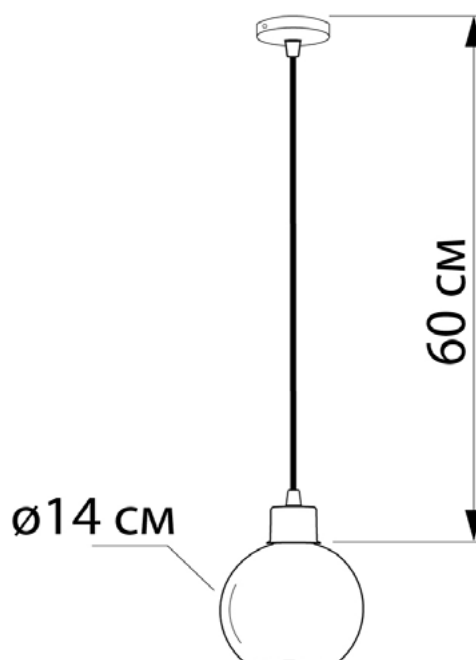

Suspension lamps

Imperium Light

FIREFLY open

60414.22.69

Height:	60 cm
Diameter of lampshade:	14 cm
Lampholder / Socket:	E27
Number of light sources:	1
Max. wattage:	60W (watts)
Voltage:	220 V (volt)
Material:	metal/glass
Color:	silver/black smoke
Lamp included:	no
Protection class:	IP20