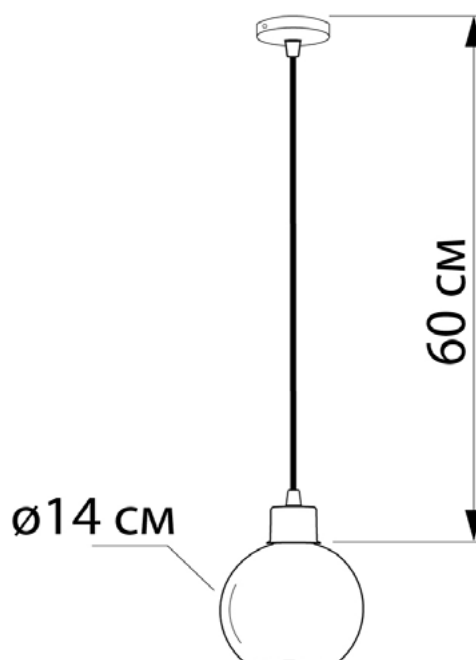

FIREFLY open

60414.12.69

Height:	60 cm
Diameter of lampshade:	14 cm
Lampholder / Socket:	E27
Number of light sources:	1
Max. wattage:	60W (watts)
Voltage:	220 V (volt)
Material:	metal/glass
Color:	gold/black smoke
Lamp included:	no
Protection class:	IP20