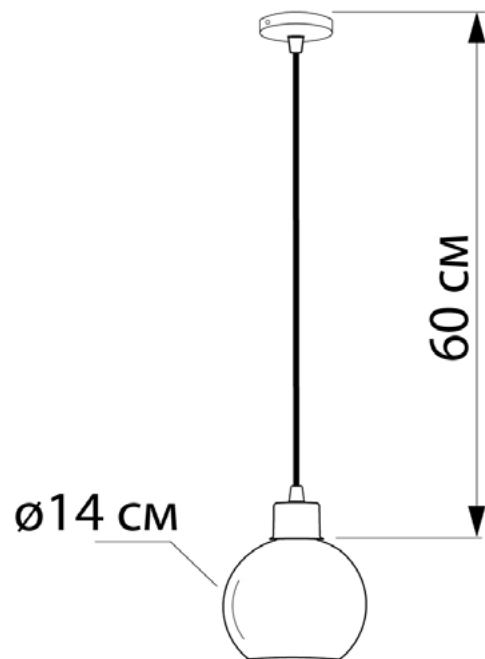

## Suspension lamps

Imperium Light

FIREFLY open

604114.05.69

Height:	60 cm
Diameter of lampshade:	14 cm
Lampholder / Socket:	E27
Number of light sources:	1
Max. wattage:	60W (watts)
Voltage:	220 V (volt)
Material:	metal/glass
Color:	black/black smoke
Lamp included:	no
Protection class:	IP20