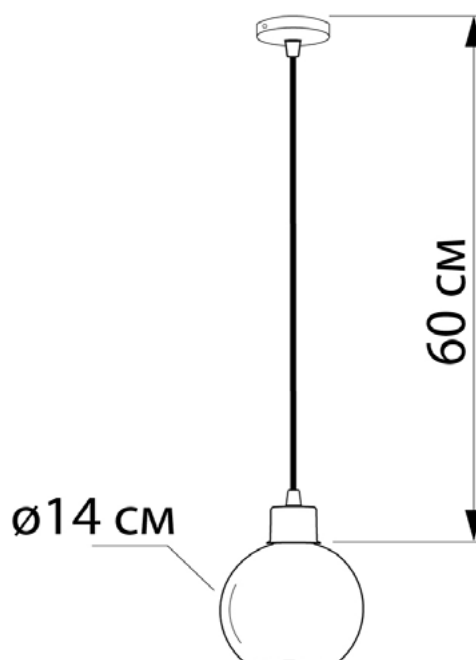

FIREFLY open

604114.01.69

Height:	60 cm
Diameter of lampshade:	14 cm
Lampholder / Socket:	E27
Number of light sources:	1
Max. wattage:	60W (watts)
Voltage:	220 V (volt)
Material:	metal/glass
Color:	white/black smoke
Lamp included:	no
Protection class:	IP20