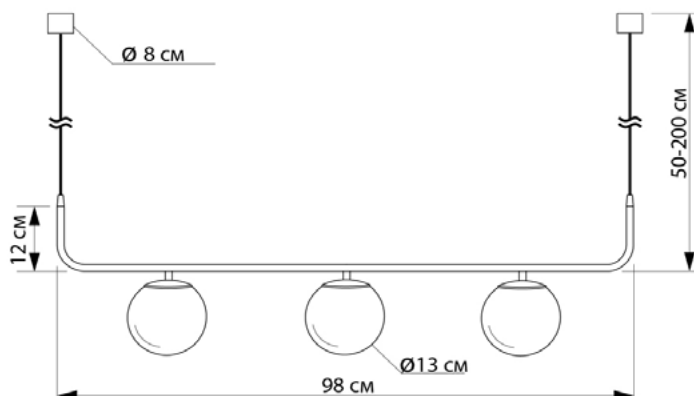

Suspension lamps

Imperium Light

FROST

603398.05.69

Height:	50–200 cm
Length:	98 cm
Diameter of lampshade:	13 cm
Lampholder / Socket:	E14
Number of light sources:	3
Max. wattage:	40W (watts)
Voltage:	220 V (volt)
Material:	metal/glass
Color:	black/black smoke
Lamp included:	no
Protection class:	IP20