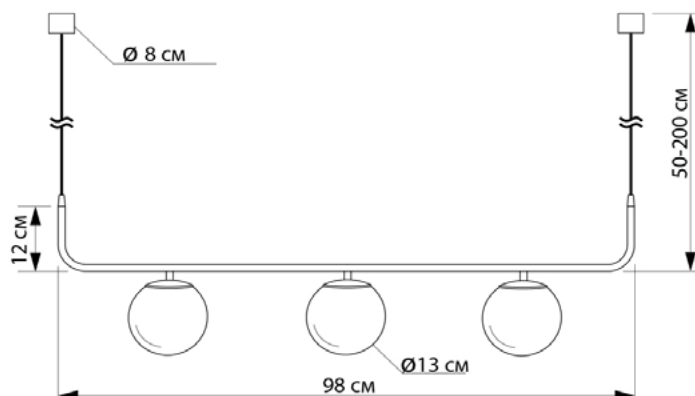

Suspension lamps

Imperium Light

FROST

603398.05.23

Height:	50–200 cm
Length:	98 cm
Diameter of lampshade:	13 cm
Lampholder / Socket:	E14
Number of light sources:	3
Max. wattage:	40W (watts)
Voltage:	220 V (volt)
Material:	metal/glass
Color:	black/brown
Lamp included:	no
Protection class:	IP20