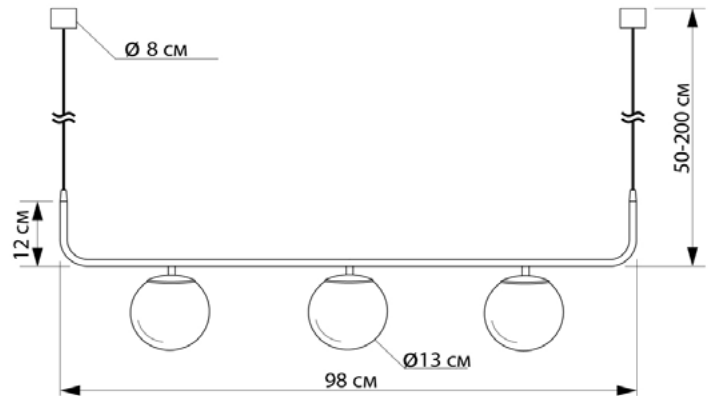

Suspension lamps

Imperium Light

FROST

603398.05.01

Height:	50–200 cm
Length:	98 cm
Diameter of lampshade:	13 cm
Lampholder / Socket:	E14
Number of light sources:	3
Max. wattage:	40W (watts)
Voltage:	220 V (volt)
Material:	metal/glass
Color:	black/white
Lamp included:	no
Protection class:	IP20