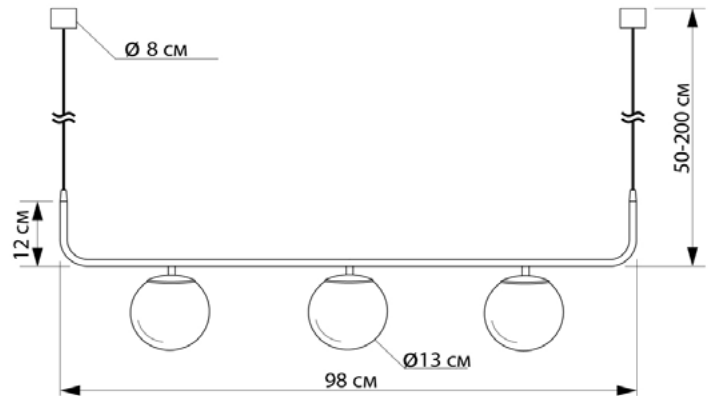

## Suspension lamps

Imperium Light

FROST

603398.05.00

Height:	50–200 cm
Length:	98 cm
Diameter of lampshade:	13 cm
Lampholder / Socket:	E14
Number of light sources:	3
Max. wattage:	40W (watts)
Voltage:	220 V (volt)
Material:	metal/glass
Color:	black/transparent
Lamp included:	no
Protection class:	IP20