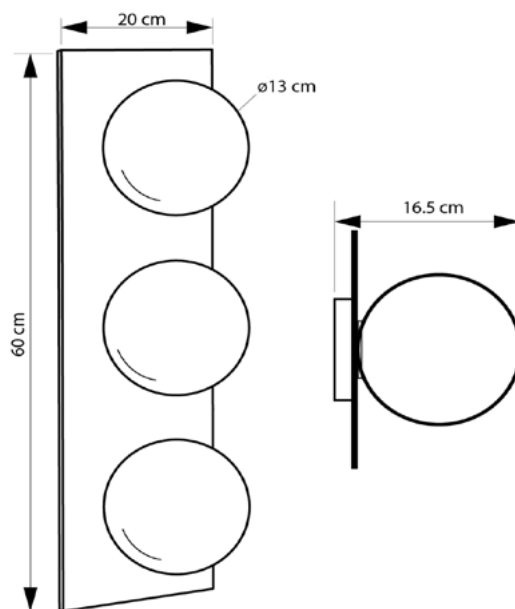

BAYRA

602360.05.69

Width:	20 cm
Length:	60 cm
Diameter of lampshade:	13 cm
Spacing from wall:	16.5 cm
Lampholder / Socket:	E14
Number of light sources:	3
Max. wattage:	40 W (watts)
Voltage:	220 V (volt)
Material:	metal/glass
Color:	black/black smoke
Lamp included:	no
Protection class:	IP20