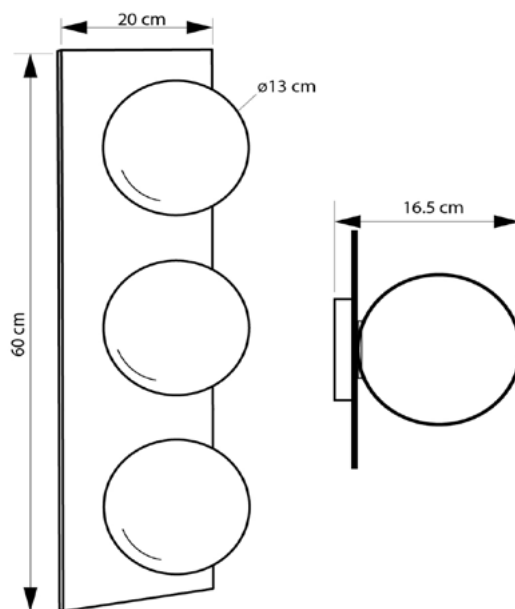

BAYRA

602360.05.23

Width:	20 cm
Length:	60 cm
Diameter of lampshade:	13 cm
Spacing from wall:	16.5 cm
Lampholder / Socket:	E14
Number of light sources:	3
Max. wattage:	40 W (watts)
Voltage:	220 V (volt)
Material:	metal/glass
Color:	black/brown
Lamp included:	no
Protection class:	IP20