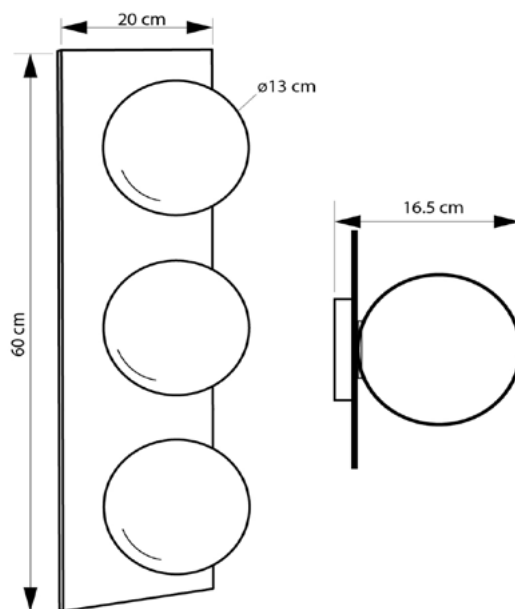

BAYRA

602360.05.01

Width:	20 cm
Length:	60 cm
Diameter of lampshade:	13 cm
Spacing from wall:	16.5 cm
Lampholder / Socket:	E14
Number of light sources:	3
Max. wattage:	40 W (watts)
Voltage:	220 V (volt)
Material:	metal/glass
Color:	black/white
Lamp included:	no
Protection class:	IP20