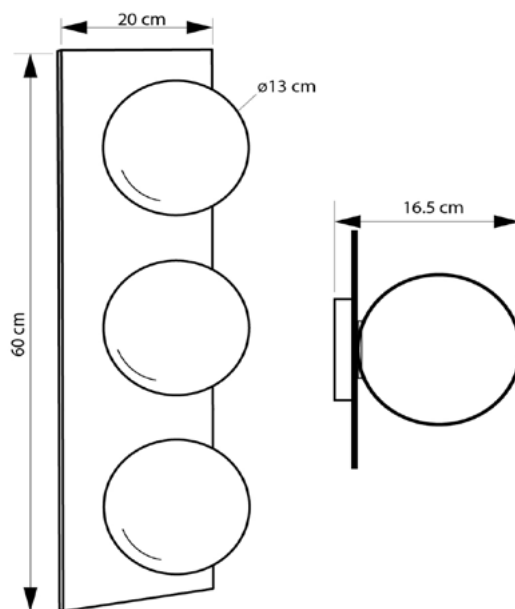

BAYRA

602360.05.00

Width:	20 cm
Length:	60 cm
Diameter of lampshade:	13 cm
Spacing from wall:	16.5 cm
Lampholder / Socket:	E14
Number of light sources:	3
Max. wattage:	40 W (watts)
Voltage:	220 V (volt)
Material:	metal/glass
Color:	black/transparent
Lamp included:	no
Protection class:	IP20