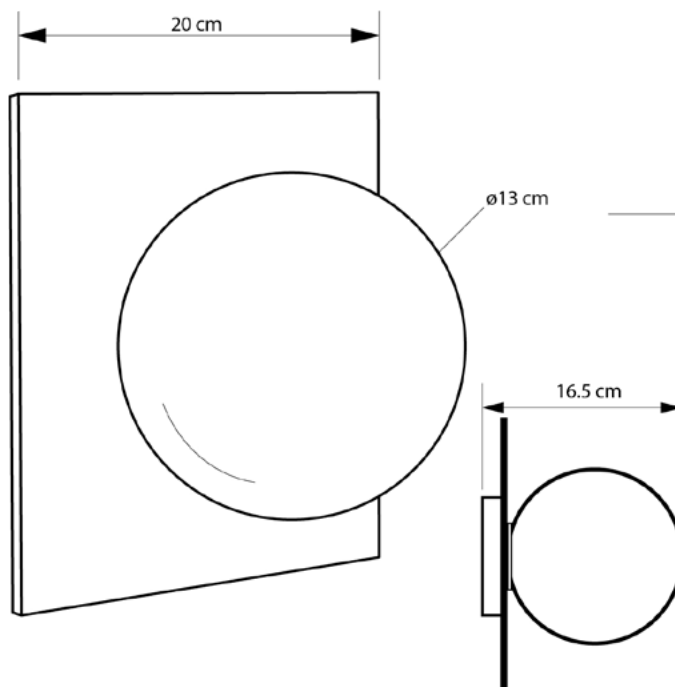

BAYRA

60120.05.69

Width:	20 cm
Length:	20 cm
Diameter of lampshade:	13 cm
Spacing from wall:	16.5 cm
Lampholder / Socket:	E14
Number of light sources:	1
Max. wattage:	40 W (watts)
Voltage:	220 V (volt)
Material:	metal/glass
Color:	black/black smoke
Lamp included:	no
Protection class:	IP20