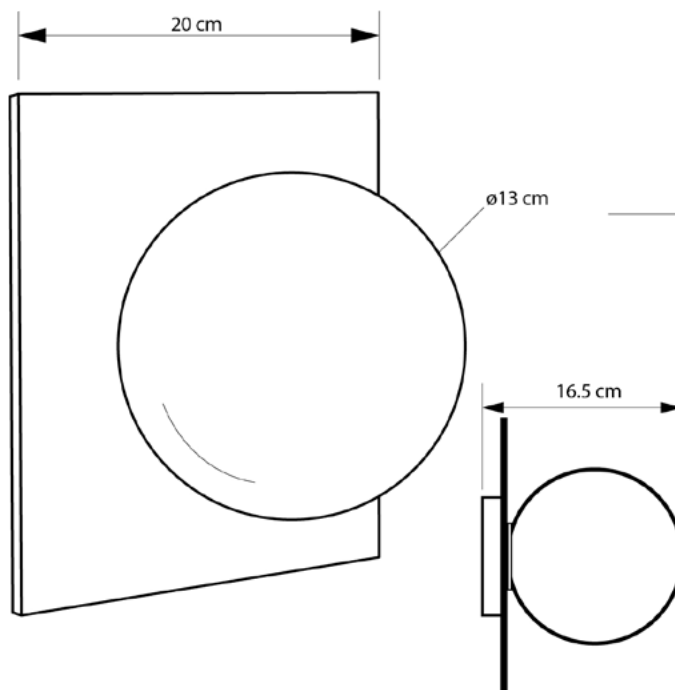

BAYRA

60120.05.23

Width:	20 cm
Length:	20 cm
Diameter of lampshade:	13 cm
Spacing from wall:	16.5 cm
Lampholder / Socket:	E14
Number of light sources:	1
Max. wattage:	40 W (watts)
Voltage:	220 V (volt)
Material:	metal/glass
Color:	black/brown
Lamp included:	no
Protection class:	IP20