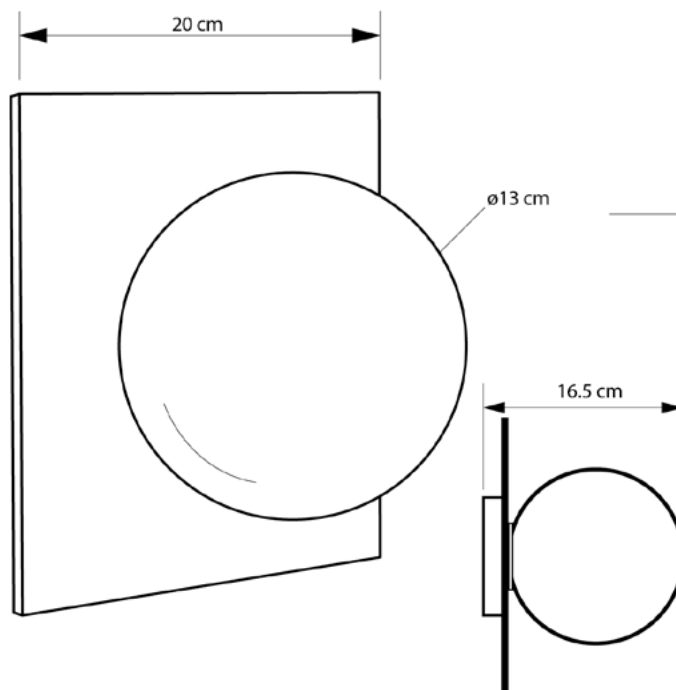

BAYRA

60120.05.01

Width:	20 cm
Length:	20 cm
Diameter of lampshade:	13 cm
Spacing from wall:	16.5 cm
Lampholder / Socket:	E14
Number of light sources:	1
Max. wattage:	40 W (watts)
Voltage:	220 V (volt)
Material:	metal/glass
Color:	black/white
Lamp included:	no
Protection class:	IP20