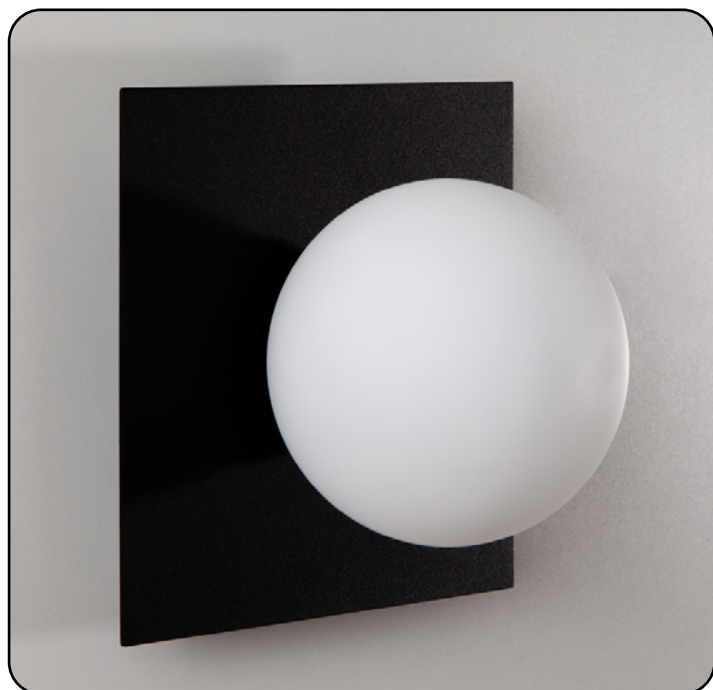

BAYRA

60120.05.01

Width:	20 cm
Length:	20 cm
Diameter of lampshade:	13 cm
Spacing from wall:	16.5 cm
Lampholder / Socket:	E14
Number of light sources:	1
Max. wattage:	40 W (watts)
Voltage:	220 V (volt)
Material:	metal/glass
Color:	black/white
Lamp included:	no
Protection class:	IP20