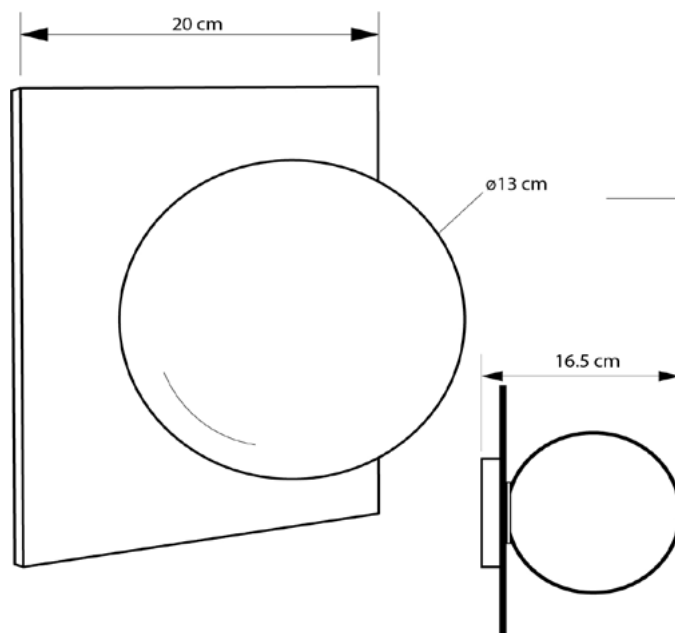

BAYRA

601120.05.00

Width:	20 cm
Length:	20 cm
Diameter of lampshade:	13 cm
Spacing from wall:	16.5 cm
Lampholder / Socket:	E14
Number of light sources:	1
Max. wattage:	40 W (watts)
Voltage:	220 V (volt)
Material:	metal/glass
Color:	black/transparentno
Lamp included:	IP20
Protection class:	