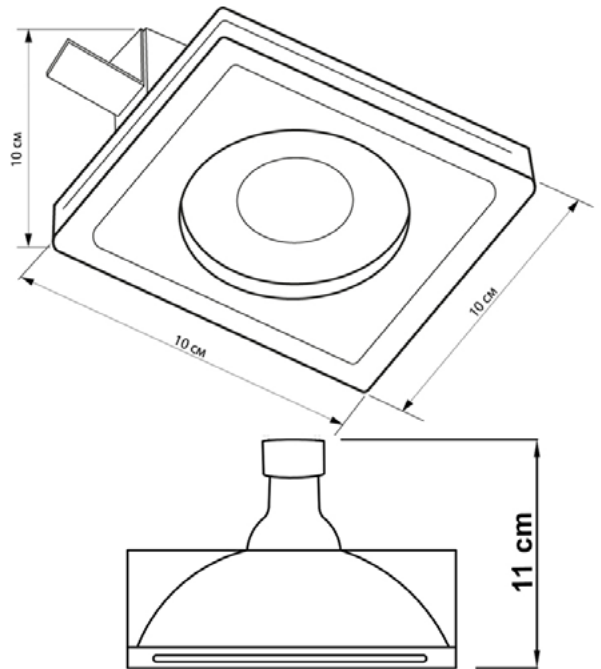

CAPO

59710.01.01

Height:	5 cm
Width:	10 cm
Length:	18 cm
Lampholder/Socket:	MR16 GU10/ 5.3
Number of light sources:	2
Max. wattage:	50 W (watts)
Voltage:	230 V (volt)
Material:	gypsum
Color:	white
Cut out measurement:	10x18 cm
Installation depth:	11 cm
Lamp included:	no
Protection class:	IP20