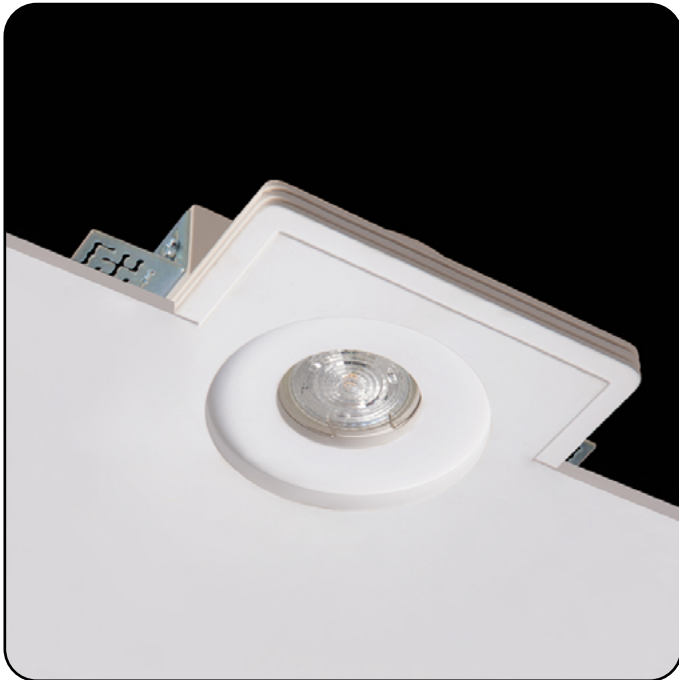

CAPO

59710.01.01

Height:	5 cm
Width:	10 cm
Length:	18 cm
Lampholder/Socket:	MR16 GU10/ 5.3
Number of light sources:	2
Max. wattage:	50 W (watts)
Voltage:	230 V (volt)
Material:	gypsum
Color:	white
Cut out measurement:	10x18 cm
Installation depth:	11 cm
Lamp included:	no
Protection class:	IP20