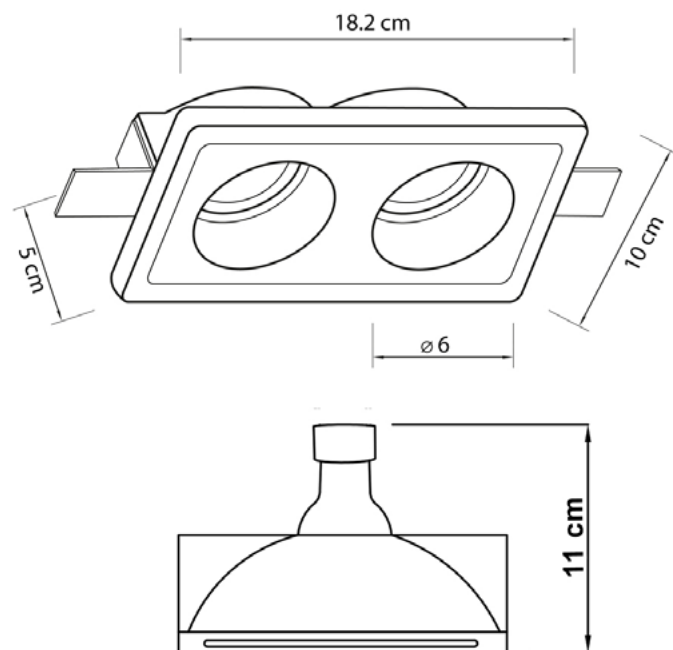

CORDI

596218.01.011

Height:	5 cm
Width:	10 cm
Length:	18 cm
Lampholder/Socket:	MR16 GU10/ 5.3
Number of light sources:	2
Max. wattage:	50 W (watts)
Voltage:	230 V (volt)
Material:	gypsum
Color:	white
Cut out measurement:	10x18 cm
Installation depth:	11 cm
Lamp included:	no
Protection class:	IP20